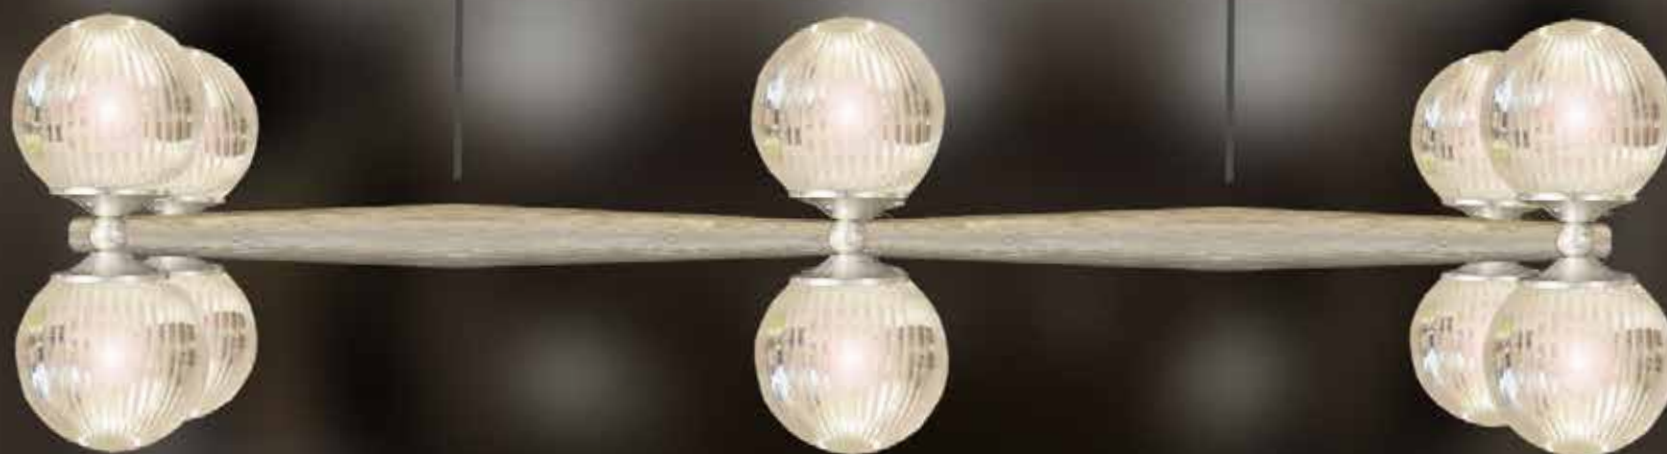

L-MEK14/12 Naked

12 lights chandelier in wrought iron with crystal balls

iron colour:
MEK11

light bulb:
12 COB Led 7 watt max cad

dimensions:
h. 40 cm x w. 130x50 cm - Kg.15 – lbs 33

it's possible to order this item in any dimensions and colour

As Mechini products are made completely by hand, their colour or dimensions might slightly vary. Please, note that the chandelier's dimensions do not include the ceiling rose (20 cm) and the chain (100 cm).